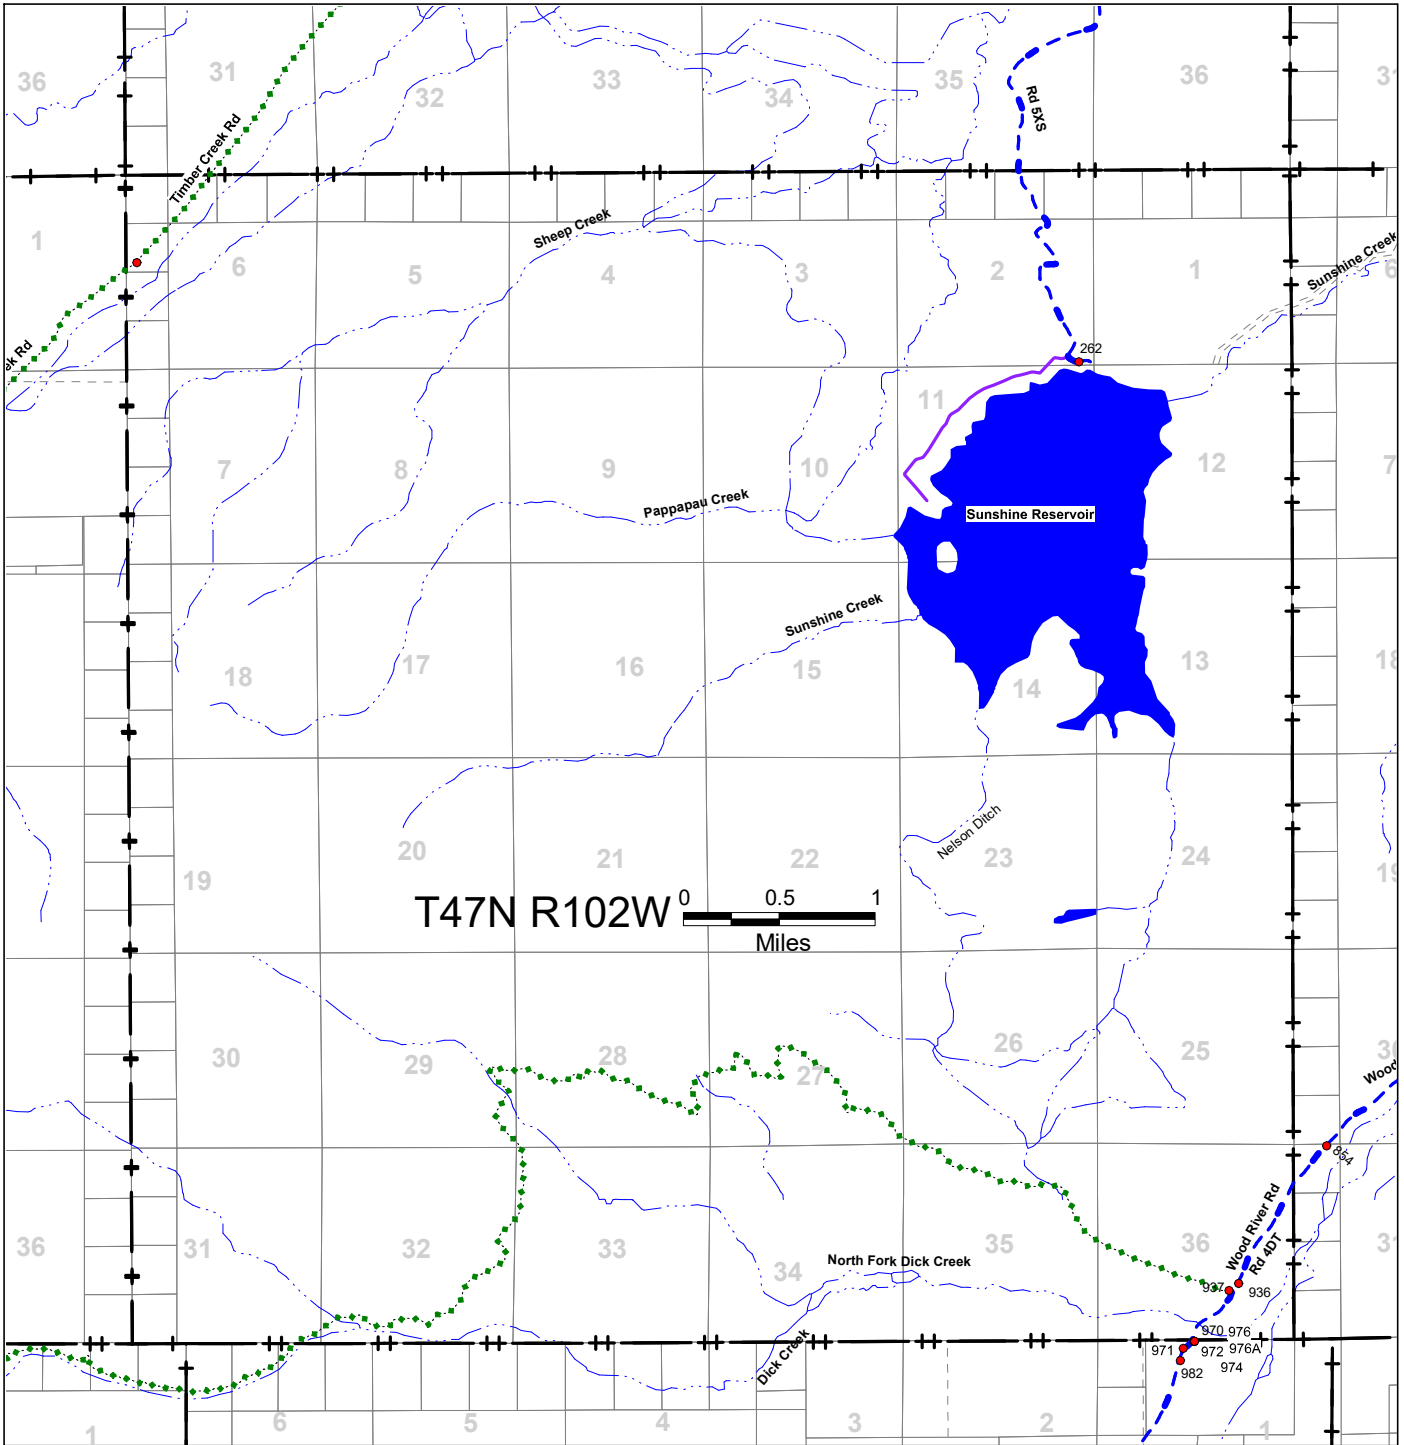

T47N R102W

47102

PAGE REFERENCE:

48103	48102	48101
N/A	47102	47101
46103	46102	46101

This map is for informational purposes only. The location and extent of roads, accesses, and property lines depicted hereon do not guarantee legal right of passage, ingress and egress, or property boundaries.

- County Maintained
 - Chip Sealed
 - - - Dirt (various grades)
- State Maintained
 - Chip Sealed
 - Dirt (various grades)
- Private Road
 - various surfaces

Cross Reference Road List:
Wood River Rd = Rd 4DT